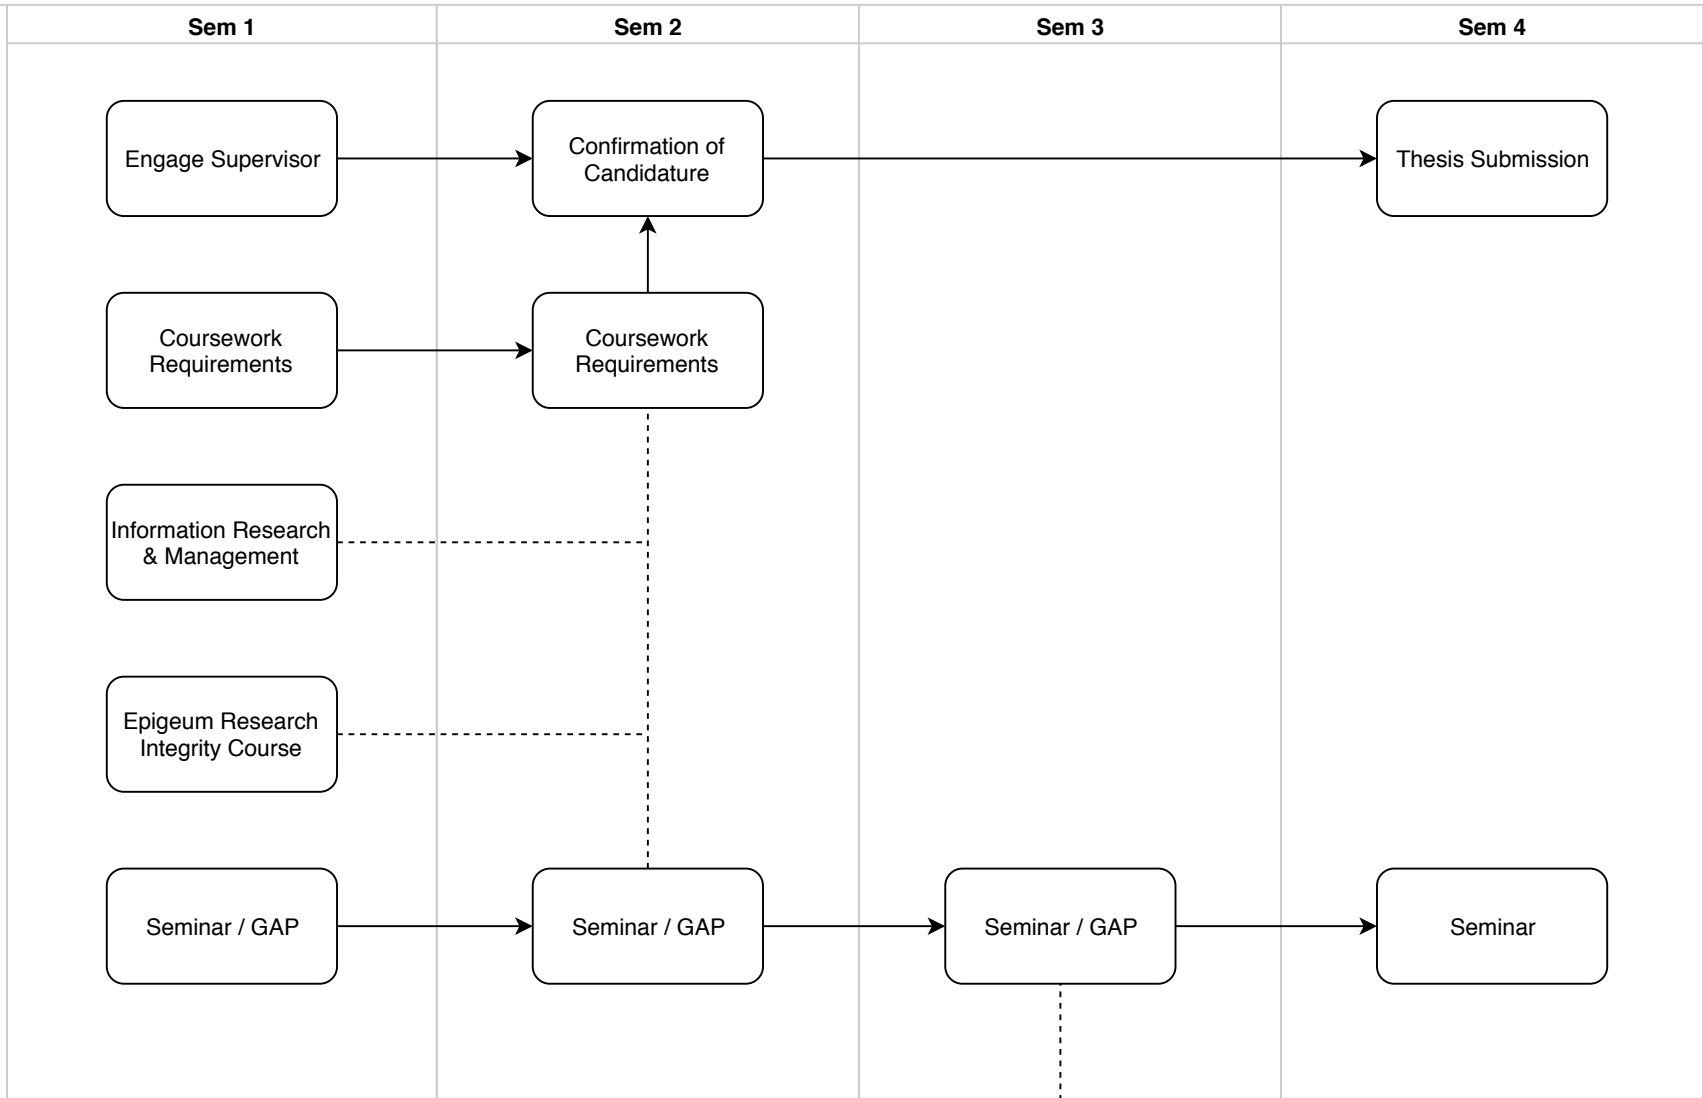

TYPICAL TIMELINE FOR M.A.

GAP Needs to be completed 6 months before Thesis Submission